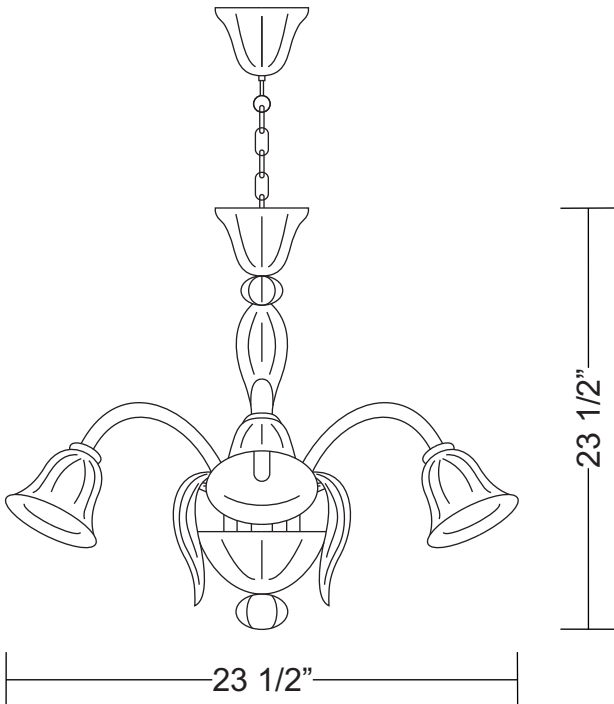

D'ORSAY CHANDELIER

IMAGE SHOWN OF D8-1276 CRYSTAL FINISH

ACTUAL FINISH: WHITE

Dimensions

Project Name: _____

Fixture Type: _____

Product Code: D8-1272

Style: CHANDELIER

Glass: White Venetian Blown Glass

Finish: Chrome

Lamp: 3 x 60W G9

Voltage: 120V

Dimensions: D. 23 1/2" x Ht. 23 1/2"

Approval: Approved by  for North American Standards.

Notes: _____

Accessories (to be ordered separately):

D8-9024 - White fabric (to cover suspension chain)

D8-9026 - Ceiling Hook