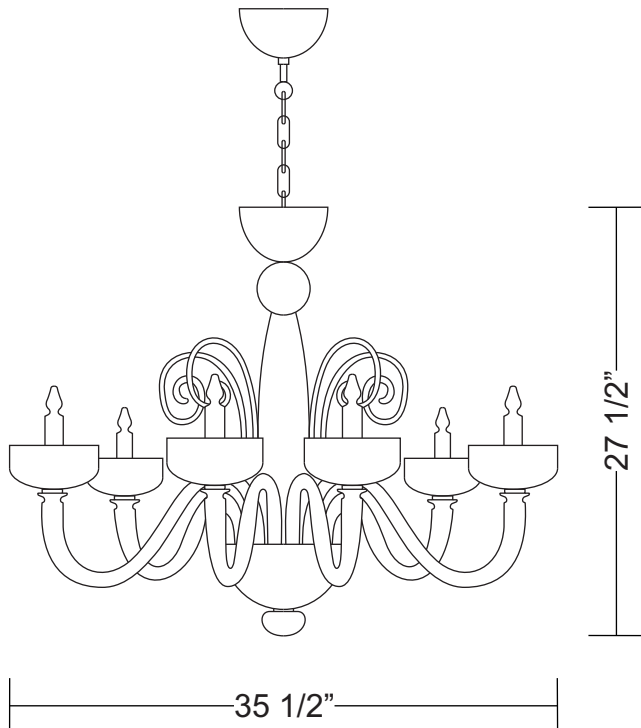

BRERA CHANDELIER

IMAGE SHOWN OF D8-1264 RED FINISH

ACTUAL FINISH: WHITE

Dimensions

Project Name: _____

Fixture Type: _____

Product Code: D8-1262

Style: CHANDELIER

Glass: White Venetian Blown Glass

Finish: Chrome

Lamp: 6 x 60W G9

Voltage: 120V

Dimensions: D. 35 1/2" x Ht. 27 1/2"

Approval: Approved by  for North American Standards.

Notes: _____

Accessories (to be ordered separately):

D8-9024 - White fabric (to cover suspension chain)

D8-9025 - Crystal Drop (to be ordered per quantity required)

D8-9026 - Ceiling Hook