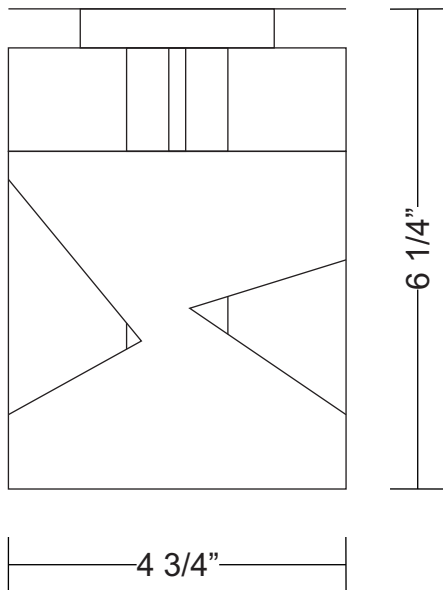

TILLY FLUSH MOUNT

Project Name: _____

Fixture Type: _____

Product Code: D8-2106

Style: FLUSH

Lamp Diffuser: Frosted White

Finish: White Painted Metal

Lamp: 1 x100W T10

Voltage: 120V

Dimensions: L. 4 3/4" x W. 4 3/4" x Ht. 6 1/4"

Approval: Approved by  for North American Standards.

Dimensions

Notes: _____
