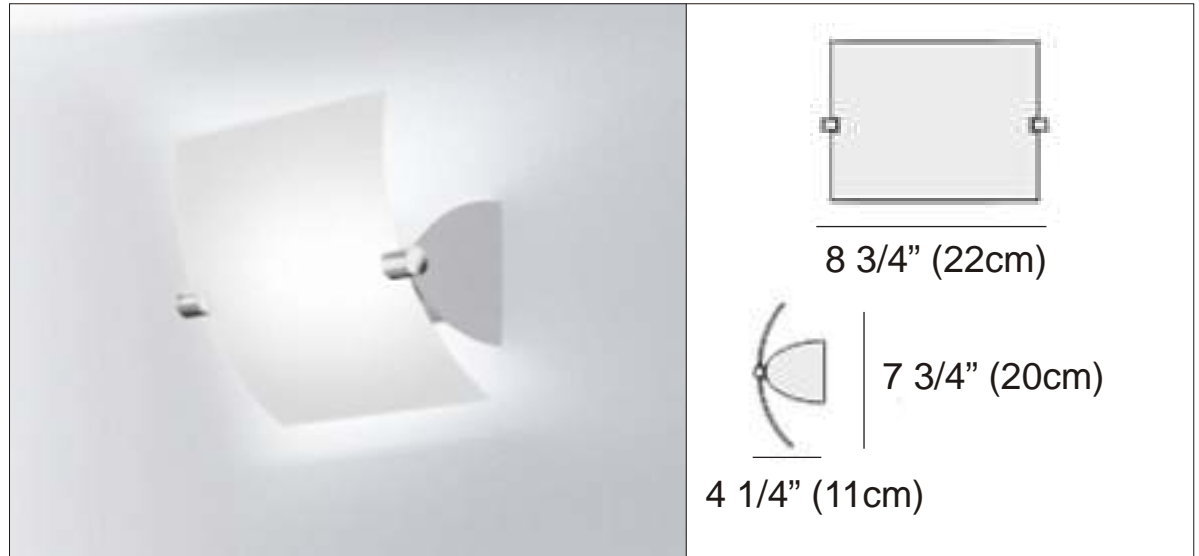

PRODUCT SPECIFICATIONS

STYLE # **D1-3075**

SERIES NAME: FLY

STRUCTURE: Metal

COLOR /FINISH: Gray

DIFFUSER: Satin White Glass

LAMP TYPE: Halogen R7s T3Q/3
(79mm) 120V

MAX WATT: 1 x 100W

DIMENSIONS: L. 8 3/4" x Ht. 7 3/4" x Ext. 4 1/4"

APPROVALS:

Approved by  for North American Standards.

NOTES: _____