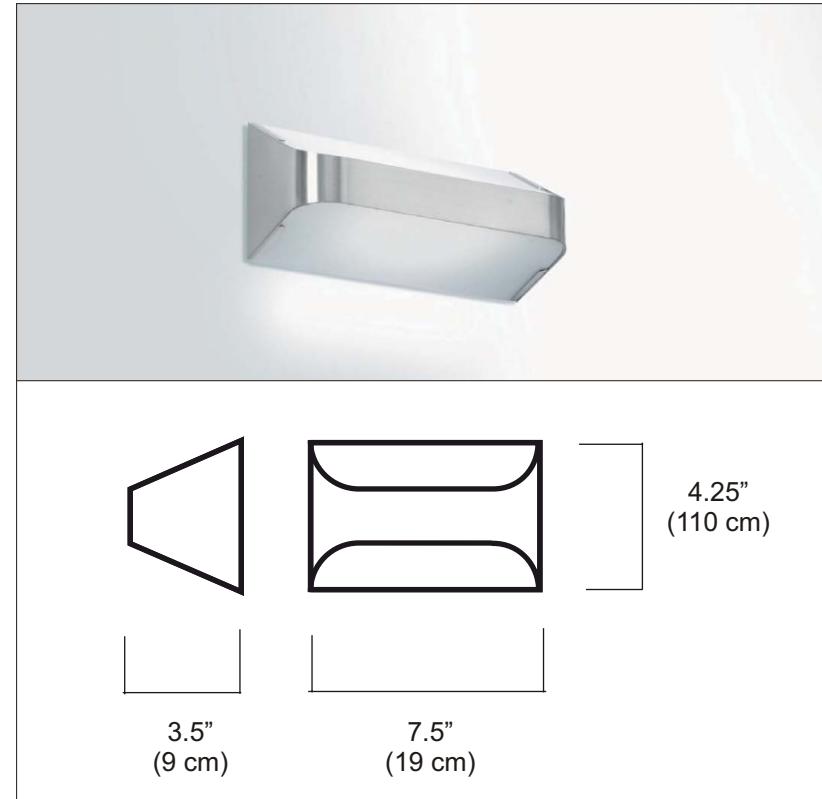

PRODUCT SPECIFICATIONS

STYLE #: **D1-3063**

SERIES NAME: BRICK

STRUCTURE: Metal Frame

COLOR /FINISH: Brushed Nickel

DIFFUSER: Satin Opal Glass

LAMP: Halogen R7s T3Q/3 (79mm)120V

MAX WATT: 1 x 75W

DIMENSIONS: L. 7.5" x Ht. 4.25" x Ext. 3.5"

APPROVALS:
Approved by  for North American Standards.

NOTES: _____