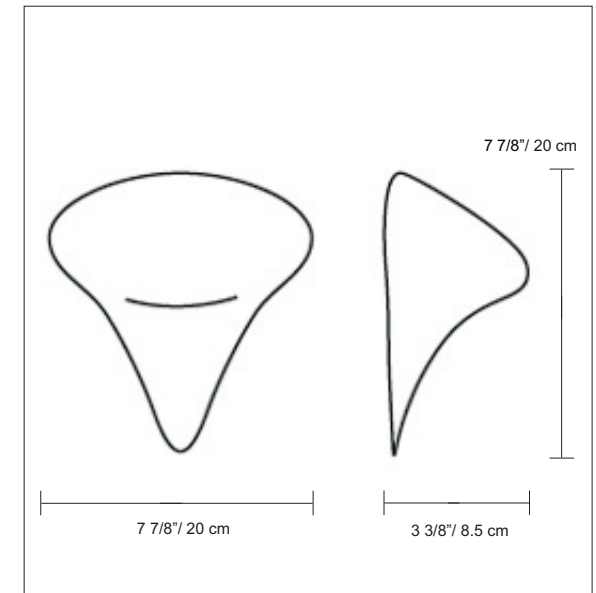

PRODUCT SPECIFICATIONS

STYLE # D8-3087

SERIES NAME: BOLLARD

CATEGORY: Wall Sconce

DIFFUSER: White Glass

LAMP TYPE: Halogen T3Q/3 (79mm)

MAX WATT: 1 x 100W

DIMENSIONS: W. 7 7/8" x Ht. 7 7/8" x Ext. 3 3/8"

APPROVALS: Approved by CSA for
North American Standards.

NOTES: