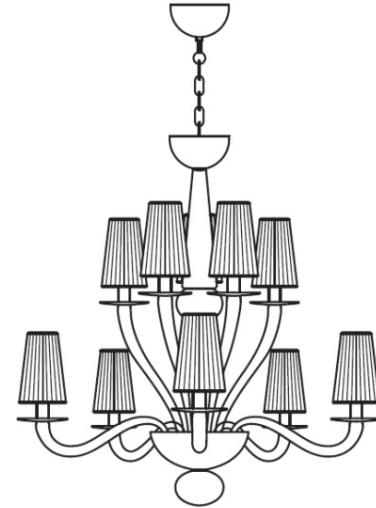

Date: _____

Project: _____

Fixture Type: _____

Specifier/Rep: _____

- WHITE
WHI
- BLACK
BLA
- RED
RED
- AMBER
AMB
- CRYSTAL
CRI

100 cm
39 3/8"

Ø 90 cm

Ø 35 1/2"

Certified by  for North American Standard

APPLICATION:

Ceiling - Chandelier

CONSTRUCTION:

Fixture Material:

Not available

Fixture Finish:

White

Project: _____

Fixture Type: _____

Specifier/Rep: _____

Available Sizing/Lamp/Finish Options

Model No	Fixture - Diffuser	Details
D8-1378	White - Ivory	Ø: 35 1/2" / 90cm H: 39 3/8" / 100cm, (10) x (T4), Max. 40W with G9 base, Voltage: 120
D8-1379	Black - Ivory	Ø: 35 1/2" / 90cm H: 39 3/8" / 100cm, (10) x (T4), Max. 40W with G9 base, Voltage: 120
D8-1380	Red - Ivory	Ø: 35 1/2" / 90cm H: 39 3/8" / 100cm, (10) x (T4), Max. 40W with G9 base, Voltage: 120
D8-1381	Amber - Ivory	Ø: 35 1/2" / 90cm H: 39 3/8" / 100cm, (10) x (T4), Max. 40W with G9 base, Voltage: 120
D8-1382	Crystal - Ivory	Ø: 35 1/2" / 90cm H: 39 3/8" / 100cm, (10) x (T4), Max. 40W with G9 base, Voltage: 120