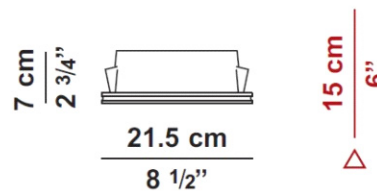

Date: _____

Project: _____

Fixture Type: _____

Specifier/Rep: _____

△ WITH LED (D8-6041)

Certified by for North American Standard

APPLICATION:

Recessed - Trimless

CONSTRUCTION:

Fixture Material:

Plaster

Fixture Finish:

(See next page for available options)

Available Finish/Size/Lamping Options

Options Available (See next pages)

Component Requirement:

Complete Unit, no component required

ELECTRICAL:

Lamp Category: LED

Power Supply:

Integral

Voltage/Constant Current:

12

(277v or 347v available upon request)

Emergency:

N/A

IP RATING:

N/A

OPTICS:

Diffusor Material:

N/A

Diffusor Finish:

(See next page for available options)

Reflector: N/A

Efficiency:

N/A

PRODUCT FEATURES:

Plaster Housing Frame with 13W LED adjustable
Metal White Spot (LED lamp with integral driver included)