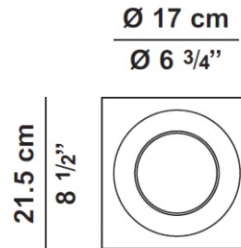

Date: _____

Project: _____

Fixture Type: _____

Specifier/Rep: _____

△ WITH LED (D8-6041)

Certified by  for North American Standard

APPLICATION:

Recessed - Trimless

Date: _____

Project: _____

Fixture Type: _____

Specifier/Rep: _____

Available Sizing/Lamp Options:

Model No	Fixture - Diffuser	Details
D8-6224	White - N/A	L: 21.5cm / 8 1/2" W: 21.5cm / 8 1/2" H: 7cm / 2 3/4", One LED, Max. 13W, 12V, (3000°)K, 40°
D8-6225	White - N/A	L: 21.5cm / 8 1/2" W: 21.5cm / 8 1/2" H: 7cm / 2 3/4", One LED, Max. 13W, 12V, (6000°)K, 40°