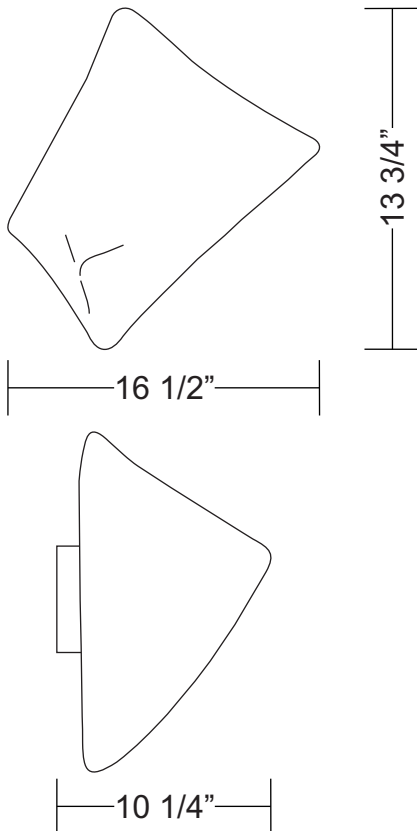

**DREAMY WALL**

Project Name: \_\_\_\_\_

Fixture Type: \_\_\_\_\_

Product Code: D8-2102

Style: WALL

Glass: White Matte Blown Glass

Finish: White

Lamp: 1 x 150W T10

Voltage: 120V

Dimensions: L. 16 1/2" x Ht. 13 3/4" x Ext. 10 1/4"

Approval: Approved by  for North American Standards.

Dimensions

Notes: \_\_\_\_\_

\_\_\_\_\_

\_\_\_\_\_

\_\_\_\_\_