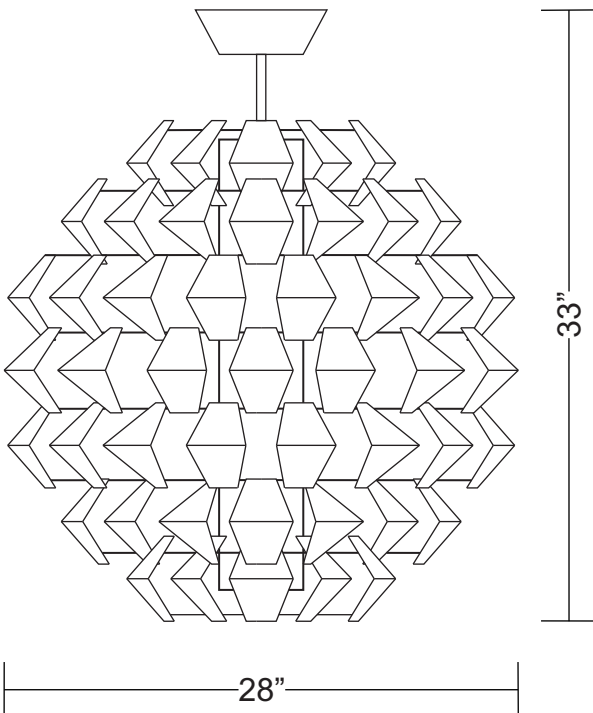

**AGAVE PENDANT**

Dimensions

Project Name: \_\_\_\_\_

Fixture Type: \_\_\_\_\_

Product Code: D8-1182

Style: PENDANT

Glass: Matte Glass

Finish: White Painted Metal Elements

\*Lamp: 4 x 150W T10 Halogen + 1 x 75W MR20 GU10

\*\*Voltage: 120V

Dimensions: D. 28" x Ht. 33"

Approval: Approved by  for North American Standards.

Notes: \_\_\_\_\_

\_\_\_\_\_

\_\_\_\_\_

\_\_\_\_\_