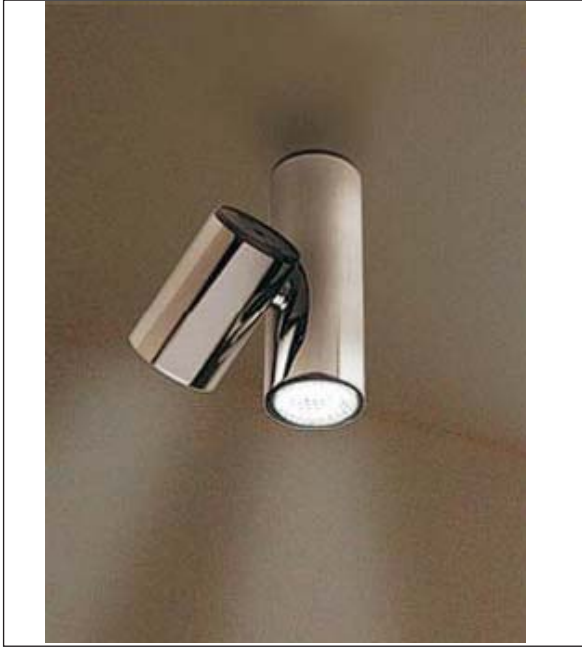

KRONN FLUSH MOUNT

Dimensions

STANDARD: COMES WITH 5 FEET OF WIRE AND AIRCRAFT CABLE

Project Name: _____

Fixture Type: _____

Product Code: D9-2086

Style: Flush Mount

Finish: Chrome

Max Watt: 2 x 75W

Lamp/Ballast: Halogen GU10 MR20 120V

Dimensions: Dia. 2 3/4" x L. 5 11/16" x Ht. 8"
CANOPY: L. 4 1/4" x W. 4 1/4"

Approval: Approved by  for North American Standards..

Notes: _____
