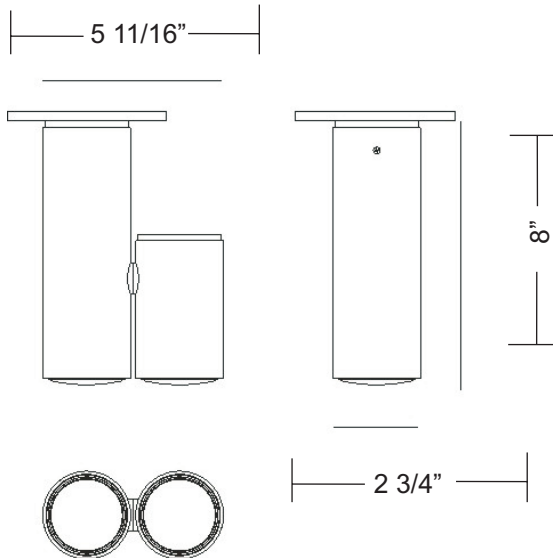

KRONN FLUSH MOUNT

Dimensions

STANDARD: COMES WITH 5 FEET OF WIRE AND AIRCRAFT CABLE

Project Name: _____

Fixture Type: _____

Product Code: D9-2086

Style: Flush Mount

Finish: Chrome

Max Watt: 2 x 75W

Lamp/Ballast: Halogen GU10 MR20 120V

Dimensions: Dia. 2 3/4" x L. 5 11/16" x Ht. 8"
CANOPY: L. 4 1/4" x W. 4 1/4"

Approval: Approved by  for North American Standards..

Notes: _____
