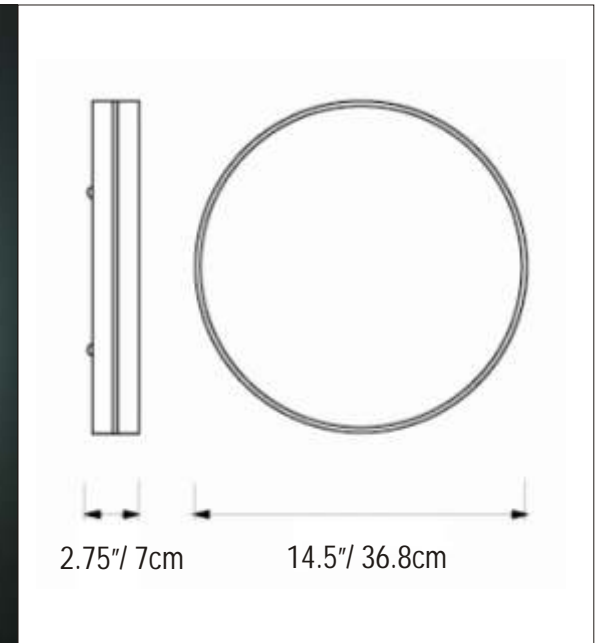

PRODUCT SPECIFICATIONS

STYLE # **D1-2044**

SERIES NAME: TAMBURO

COLOR / FINISH: Polished Chrome

DIFFUSER: White Opaline Acrylic

LAMP/BALLAST: T5 Circline Fluorescent/
Electronic 120V

MAX WATT: 1 x 55W

DIMENSIONS: D. 14.5" x Ext. 2.75"

APPROVALS:

Approved by  for North American Standards.

COLOURED RINGS SOLD SEPARATELY; **D1-9008** Clear, **D1-9009** Blue & **D1-9010** Orange.

NOTES: **IMAGE SHOWN c/w ORANGE RING D1-9010**