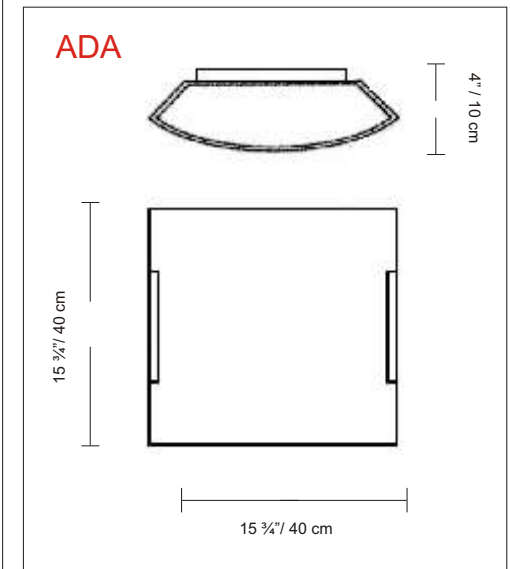

PRODUCT SPECIFICATIONS

STYLE # D8-2028

SERIES NAME: TECLA

COLOR / FINISH: Matte Nickle

DIFFUSER: Opaline Glass

LAMP TYPE: Halogen T3Q (119mm)

MAX WATT: 1 x 100 W

DIMENSIONS: L. 15 3/4" x W. 15 3/4" x Ext. 4"

APPROVALS: Approved by CSA for
North American Standards.

NOTES: _____

_____

_____