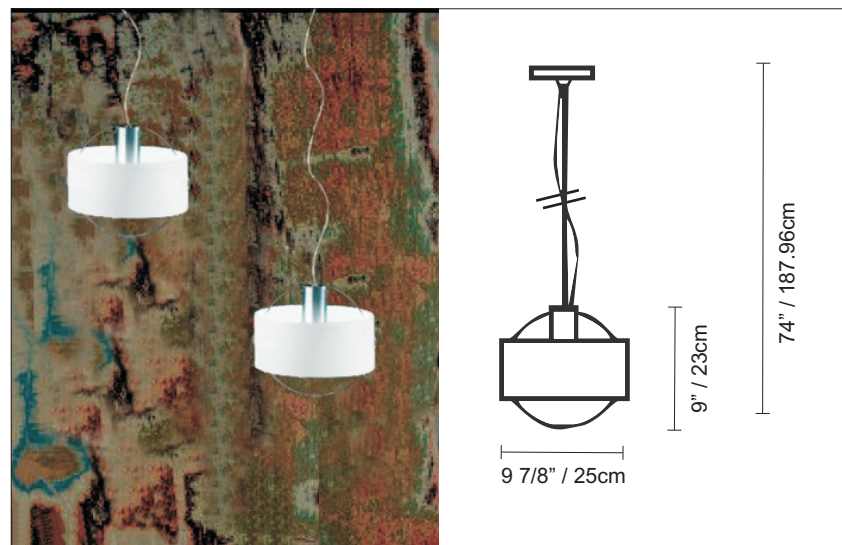

PRODUCT SPECIFICATIONS

STYLE #: D8-1085

SERIES NAME: RING

STRUCTURE: METAL

COLOR /FINISH: CHROME

DIFFUSER: WHITE BLOWN GLASS

LAMP: E26 120V

MAX WATT: 1 x 100W

DIMENSIONS: W. 9 7/8" x Ht. 9" x L. 74"

APPROVALS:

Approved by  for North American Standards.

NOTES: _____