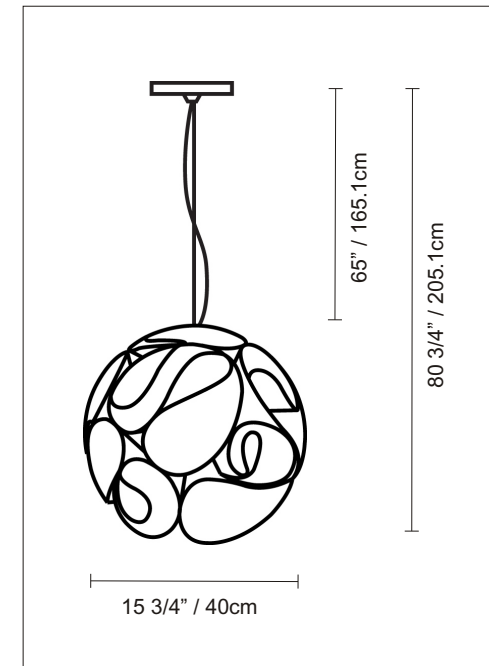

PRODUCT SPECIFICATIONS

STYLE #: D8-1075

SERIES NAME: FLORAL

STRUCTURE: ALUMINUM

COLOR /FINISH: CHROME

LAMP: E26 120V

MAX WATT: 1 x 150W

DIMENSIONS: D. 15 3/4" x Ht. 8 3/4"

APPROVALS:
Approved by for North American Standards.

NOTES: _____