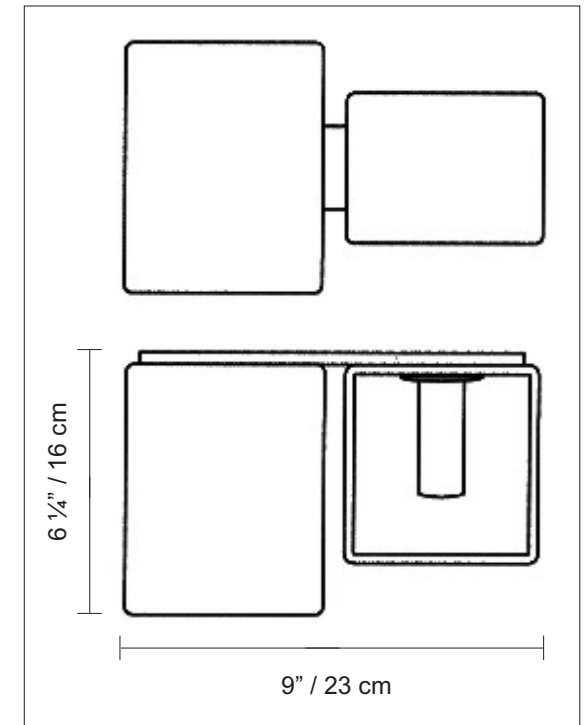

JOB: _____

LOCATION: _____

DATE: _____

PRODUCT SPECIFICATIONS

STYLE # D8-2039SERIES NAME: DOMINO

CATEGORY: Flush Mount

COLOR / FINISH: Metallic Gray

DIFFUSER: White and White Glass

LAMP TYPE: Halogen G9

MAX WATT: 2 x 75W

DIMENSIONS: L. 9" x W. 6 1/4" x Ht. 6 1/4"

APPROVALS: Approved by CSA for
North American Standards.

NOTE: Can Be Mounted As A Wall Lamp