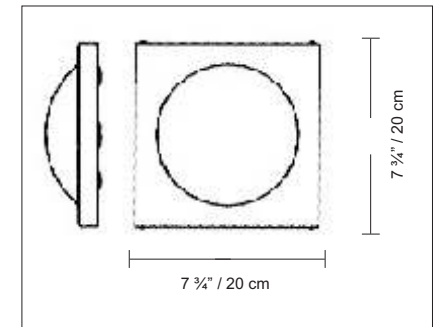

PRODUCT SPECIFICATIONS

STYLE # D2-3030

SERIES NAME: DOME

COLOR / FINISH: Silver - Gray

DIFFUSER: Satin White Glass

LAMP TYPE: Halogen G9 Frost

MAX WATT: 1 x 60W

DIMENSIONS: L. 7 3/4" x W. 7 3/4" x Ext. 2 1/4"

CSA APPROVALS: Approved for North America

NOTES: _____

_____

_____