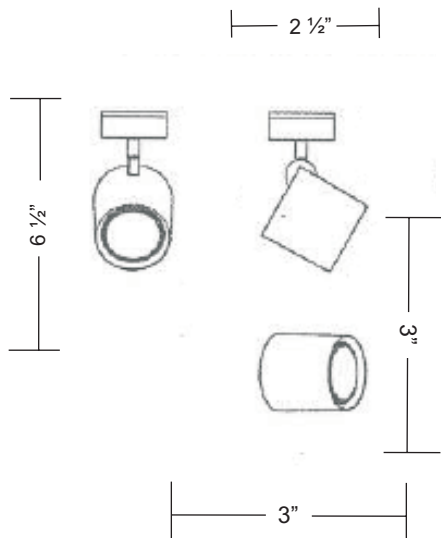

KRONN FLUSH MOUNT

Project Name: _____

Fixture Type: _____

Product Code: D9-2076

Style: Flush Mount

Finish: Chrome

Lamp: 1 x 75W Halogen GZ10 Mr20

Voltage: N/A

Dimensions: L. 3" x W. 3" x Ht. 6 1/2" x Ext. 2 1/2"

Approval: Approved by  for North American Standards..

Notes: SHOWN IN WHITE- ACTUAL FINISH IS
CHROME
Dimensions

STANDARD: COMES WITH 5 FEET OF WIRE AND AIRCRAFT CABLE