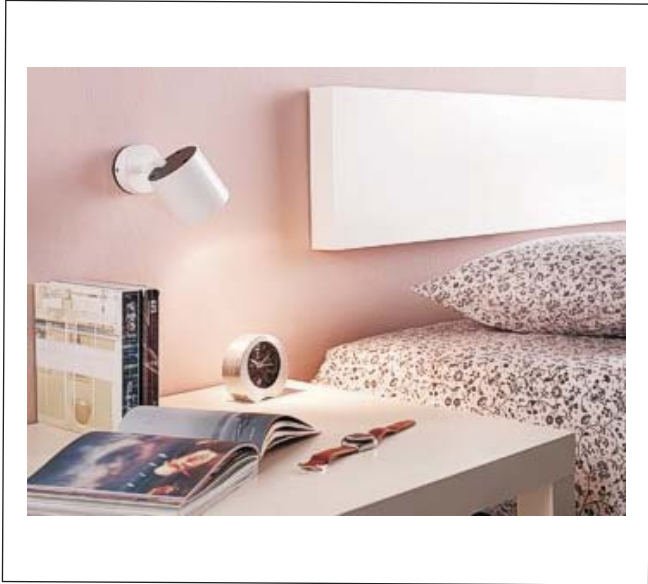

KRONN FLUSH MOUNT

Project Name: _____

Fixture Type: _____

Product Code: D9-2076

Style: Flush Mount

Finish: Chrome

Lamp: 1 x 75W Halogen GZ10 Mr20

Voltage: N/A

Dimensions: L. 3" x W. 3" x Ht. 6 1/2" x Ext. 2 1/2"

Approval: Approved by  for North American Standards..

Notes: SHOWN IN WHITE- ACTUAL FINISH IS
CHROME
Dimensions

STANDARD: COMES WITH 5 FEET OF WIRE AND AIRCRAFT CABLE