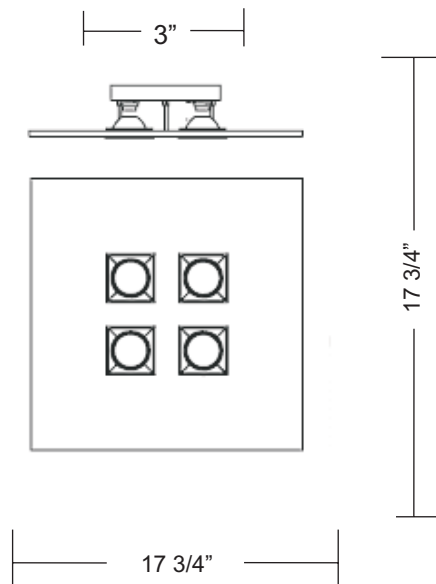

POLIFEMO FLUSH MOUNT

Dimensions

STANDARD: COMES WITH 5 FEET OF WIRE AND AIRCRAFT CABLE

Project Name: _____

Fixture Type: _____

Product Code: D9-2064

Style: Flush Mount

Finish: White

Lamp: 4 x 75W Halogen GZ10 MR20

Voltage: N/A

Dimensions: Dia. 17 3/4" x Ht. 17 3/4" x Ext. 3"

Approval: Approved by  for North American Standards..

Notes: _____
