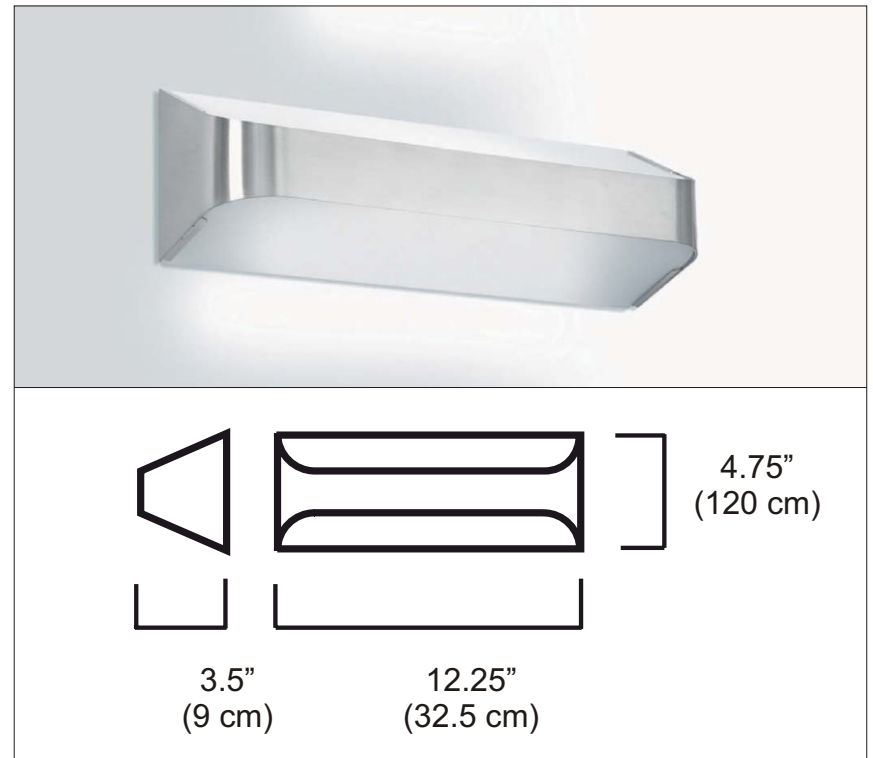

PRODUCT SPECIFICATIONS

STYLE #: **D1-3064**

SERIES NAME: BRICK

STRUCTURE: Metal Frame

COLOR /FINISH: Brushed Nickel

DIFFUSER: Satin Opal Glass

LAMP/BALLAST: CFL T4 (G24q-3) Electronic120V

MAX WATT: 1 x 26W

DIMENSIONS: L. 12.25" x Ht. 4.75" x Ext. 3.5"

APPROVALS:

Approved by  for North American Standards.

NOTES: _____