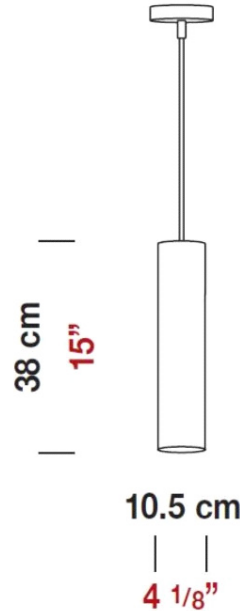

**Date:** \_\_\_\_\_

**Project:** \_\_\_\_\_

**Fixture Type:** \_\_\_\_\_

**Specifier/Rep:** \_\_\_\_\_

 Certified by  for North American Standard

**APPLICATION:**

Ceiling - Suspended

**CONSTRUCTION:**
**Fixture Material:**

Aluminum

**Fixture Finish:**

White

**Available Finish/Size/Lamping Options**

Options Available

**Component Requirement:**

Complete Unit, no component required

**ELECTRICAL:**
**Lamp Category:** Halogen

One - Ceiling - Suspended

Date: \_\_\_\_\_

Project: \_\_\_\_\_

Fixture Type: \_\_\_\_\_

Specifier/Rep: \_\_\_\_\_

Available Sizing/Lamp/Finish Options

Model No	Fixture - Diffuser	Details
D8-1346	White - N/A	Ø: 4 1/8" / 10.5cm H: 15" / 38cm, One PAR30, Max. 75W with E26 medium base, Voltage: 120
D8-1347	Gold Leaf - N/A	Ø: 4 1/8" / 10.5cm H: 15" / 38cm, One PAR30, Max. 75W with E26 medium base, Voltage: 120
D8-1348	Polished Aluminum - N/A	Ø: 4 1/8" / 10.5cm H: 15" / 38cm, One PAR30, Max. 75W with E26 medium base, Voltage: 120
D8-1349	Sanded Aluminum - N/A	Ø: 4 1/8" / 10.5cm H: 15" / 38cm, One PAR30, Max. 75W with E26 medium base, Voltage: 120
D8-1350	Metallized Brown - N/A	Ø: 4 1/8" / 10.5cm H: 15" / 38cm, One PAR30, Max. 75W with E26 medium base, Voltage: 120