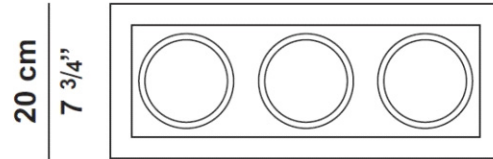

Date: _____

Project: _____

Fixture Type: _____

Specifier/Rep: _____

Certified by for North American Standard

APPLICATION:

Recessed - Trimless

CONSTRUCTION:

Fixture Material:

Plaster

Fixture Finish:

(See next page for available options)

Available Finish/Size/Lamping Options

Options Available (See next pages)

Component Requirement:

Complete Unit, no component required

ELECTRICAL:

Lamp Category: LED

Power Supply:

Integral

Voltage/Constant Current:

12

(277v or 347v available upon request)

Emergency:

N/A

IP RATING:

IP20

OPTICS:

Diffusor Material:

N/A

Diffusor Finish:

(See next page for available options)

Reflector: N/A

Efficiency:

N/A

PRODUCT FEATURES:

Fixed Plaster Housing Frame with 3 x 13W LED -
(LED lamp with integral driver included)