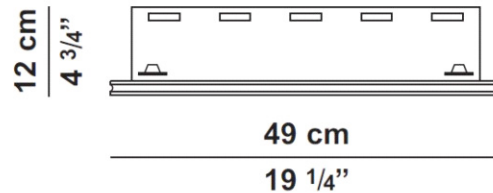

Date: _____

Project: _____

Fixture Type: _____

Specifier/Rep: _____

Certified by for North American Standard

APPLICATION:

Recessed - Trimless

CONSTRUCTION:

Fixture Material:

Plaster

Fixture Finish:

(See next page for available options)

Available Finish/Size/Lamping Options

Options Available (See next pages)

Component Requirement:

Complete Unit, no component required

ELECTRICAL:

Lamp Category: LED

Power Supply:

Integral

Voltage/Constant Current:

12

(277v or 347v available upon request)

Emergency:

N/A

IP RATING:

IP20

OPTICS:

Diffusor Material:

N/A

Diffusor Finish:

(See next page for available options)

Reflector: N/A

Efficiency:

N/A

PRODUCT FEATURES:

Fixed Plaster Housing Frame with 3 x 13W LED -
(LED lamp with integral driver included)