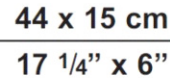

Date: _____

Project: _____

Fixture Type: _____

Specifier/Rep: _____

Certified by for North American Standard

APPLICATION:

Recessed - Trimless

CONSTRUCTION:

Fixture Material:

Plaster

Fixture Finish:

(See next page for available options)

Available Finish/Size/Lamping Options

Options Available (See next pages)

Component Requirement:

Complete Unit, no component required

ELECTRICAL:

Lamp Category: LED

Power Supply:

Integral

Voltage/Constant Current:

12

(277v or 347v available upon request)

Emergency:

N/A

IP RATING:

IP20

OPTICS:

Diffusor Material:

N/A

Diffusor Finish:

(See next page for available options)

Reflector: N/A

Efficiency:

N/A

PRODUCT FEATURES:

Fixed Plaster Housing Frame with 3 x 13W LED -
(LED lamp with integral driver included)