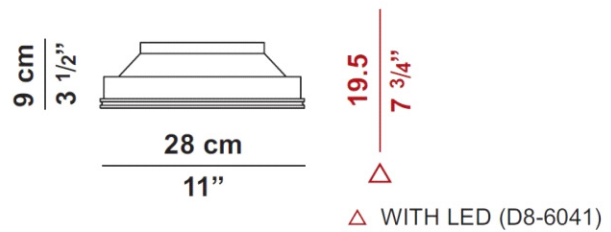

Date: _____

Project: _____

Fixture Type: _____

Specifier/Rep: _____

Certified by for North American Standard

APPLICATION:

Recessed - Trimless

CONSTRUCTION:

Fixture Material:

Plaster

Fixture Finish:

(See next page for available options)

Available Finish/Size/Lamping Options

Options Available (See next pages)

Component Requirement:

Complete Unit, no component required

ELECTRICAL:

Lamp Category: LED

Power Supply:

Integral

Voltage/Constant Current:

12

(277v or 347v available upon request)

Emergency:

N/A

IP RATING:

N/A

OPTICS:

Diffusor Material:

N/A

Diffusor Finish:

(See next page for available options)

Reflector: N/A

Efficiency:

N/A

PRODUCT FEATURES:

Plaster Housing Frame with 13W LED adjustable Metal White Spot (LED lamp with integral driver included)