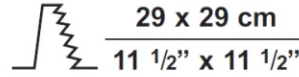

Date: _____

Project: _____

Fixture Type: _____

Specifier/Rep: _____

Certified by for North American Standard

APPLICATION:

Recessed - Trimless

CONSTRUCTION:

Fixture Material:

Plaster

Fixture Finish:

(See next page for available options)

Available Finish/Size/Lamping Options

Options Available (See next pages)

Component Requirement:

Complete Unit, no component required

ELECTRICAL:

Lamp Category: LED

Power Supply:

Integral

Voltage/Constant Current:

12

(277v or 347v available upon request)

Emergency:

N/A

IP RATING:

N/A

OPTICS:

Diffusor Material:

N/A

Diffusor Finish:

(See next page for available options)

Reflector: N/A

Efficiency:

N/A

PRODUCT FEATURES:

Plaster Housing Frame with 13W LED adjustable Metal White Spot (LED lamp with integral driver included)