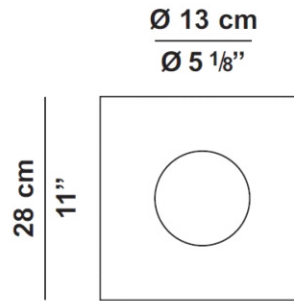

Date: _____

Project: _____

Fixture Type: _____

Specifier/Rep: _____

Certified by for North American Standard

APPLICATION:

Recessed - Trimless

CONSTRUCTION:

Fixture Material:

Plaster

Fixture Finish:

(See next page for available options)

Available Finish/Size/Lamping Options

Options Available (See next pages)

Component Requirement:

Complete Unit, no component required

ELECTRICAL:

Lamp Category: LED

Power Supply:

Integral

Voltage/Constant Current:

12

(277v or 347v available upon request)

Emergency:

N/A

IP RATING:

N/A

OPTICS:

Diffusor Material:

N/A

Diffusor Finish:

(See next page for available options)

Reflector: N/A

Efficiency:

N/A

PRODUCT FEATURES:

Plaster Housing Frame with 13W LED adjustable Metal White Spot (LED lamp with integral driver included)