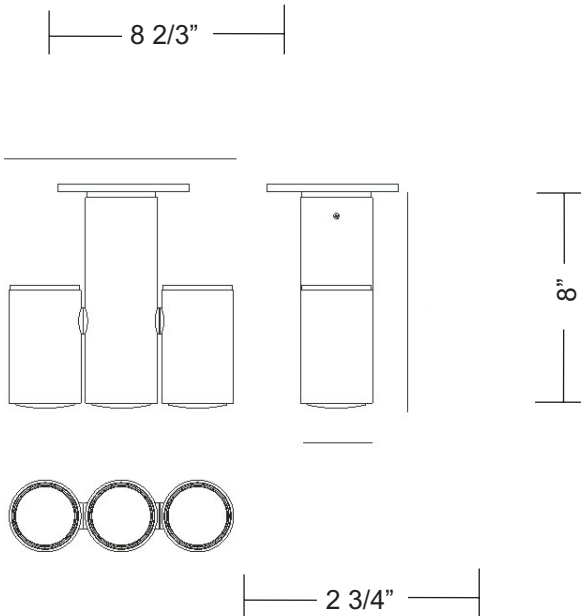

KRONN FLUSH MOUNT

Project Name: _____

Fixture Type: _____

Product Code: D9-2084

Style: Flush Mount

Finish: Chrome

Max Watt: 3 x 75W

Lamp/Ballast: Halogen GU10 MR20 120V

Dimensions: Dia. 2 3/4" x L. 8 2/3" x Ht. 8"
CANOPY: L. 4 1/4" x W. 4 1/4"

Approval: Approved by  for North American Standards..

Notes: _____

Dimensions

STANDARD: COMES WITH 5 FEET OF WIRE AND AIRCRAFT CABLE