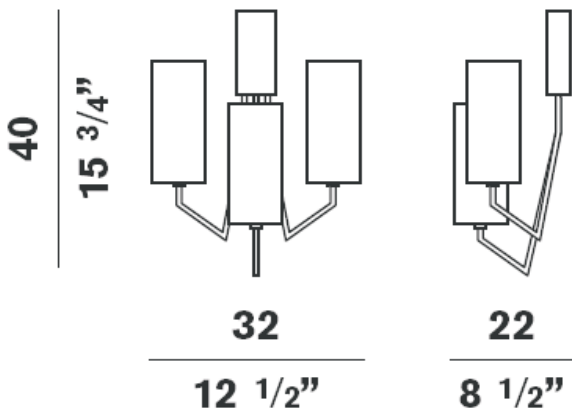

BRI BRI WALL SCONCE

Dimensions

STANDARD: COMES WITH 5 FEET OF WIRE AND AIRCRAFT CABLE

Project Name: _____

Fixture Type: _____

Product Code: D8-3130

Style: Wall Sconce

Structure: Metal

Diffuser: Clear Cut Glass

Finish: Chrome

Max Watt: 3 x 75W

Lamp/Ballast: Halogen G9

Dimensions: D. 12 1/2" x Ht. 15 3/4" x Ext. 8 1/2"

Approval: Approved by  for North American Standards..

Notes: COMES COMPLETE WITH _____

4 1/4" BACKPLATE _____