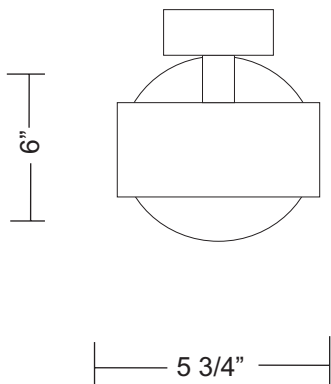

RING FLUSH MOUNT

Project Name: _____

Fixture Type: _____

Product Code: D8- 2092

Style: Flush Mount

Structure: Metal

Diffuser: White Glass

Finish: Chrome

Max Watt: 1 x 60W

Lamp/Ballast: Halogen G9

Dimensions: D. 5 3/4" x Ht. 6"

Approval: Approved by  for North American Standards..

Notes: SHOWN IN POLISHED STAINLESS

ACTUAL DIFFUSER IS WHITE GLASS

Dimensions

STANDARD: COMES WITH 5 FEET OF WIRE AND AIRCRAFT CABLE