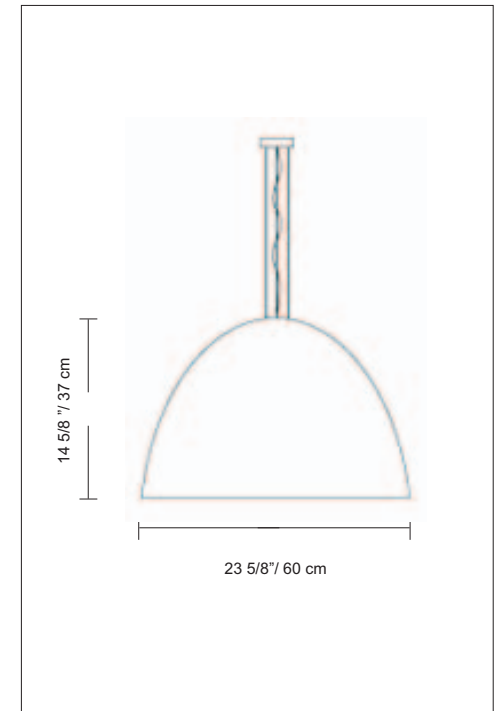

PRODUCT SPECIFICATIONS

STYLE # D8-1056

SERIES NAME: WILLY

CATEGORY: Pendant

COLOR / FINISH: Metallic Gray

DIFFUSER: Black Glass

LAMP TYPE: Incand. Medium

MAX WATT: 3 x 100W

DIMENSIONS: D. 23 5/8" x Ht. 14 5/8"

APPROVALS: Approved by CSA for
North American Standards.

NOTES: _____