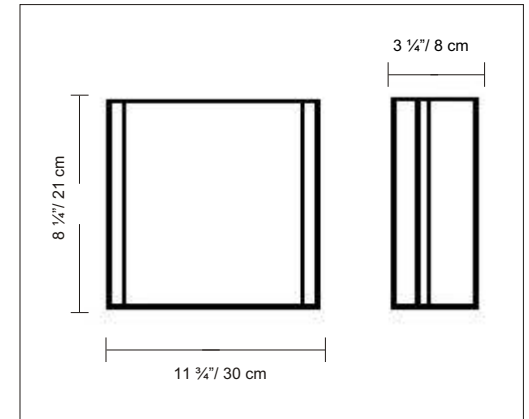

PRODUCT SPECIFICATIONS

STYLE # D8-3058

SERIES NAME: TECLA

COLOR / FINISH: Polished Brass

DIFFUSER: Opaline Glass

LAMP TYPE: Halogen T3Q (119mm)

MAX WATT: 1 x 150W

DIMENSIONS: W. 11 3/4" x Ht. 8 1/4" x Ext. 3 1/4"

APPROVALS: Approved by CSA for
North American Standards.

NOTES: _____

_____

_____