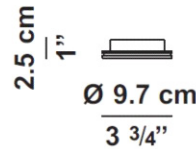

Date: _____

Project: _____

Fixture Type: _____

Specifier/Rep: _____

◆ WITH LED (D8-6100)
□ WITH LED (D8-6101)

Certified by for North American Standard

APPLICATION:

Recessed - Trimless

CONSTRUCTION:

Fixture Material:

Plaster

Fixture Finish:

(See next page for available options)

Available Finish/Size/Lamping Options

Options Available (See next pages)

Component Requirement:

Component(s) Required, see Components Page

ELECTRICAL:

Lamp Category: LED

Power Supply:

Not Included

Voltage/Constant Current:

350mA

700mA

(277v or 347v available upon request)

Light Color/Color Temperature:

3000°K

4000°K

Emergency:

N/A

IP RATING:

N/A

OPTICS:

Diffusor Material:

N/A

Diffusor Finish:

(See next page for available options)

Reflector:

N/A

Efficiency:

N/A

NOTES:

Fixed Plaster Housing Frame with LED - Driver sold separately (see system components). To be installed in non-insulated ceiling/wall only.