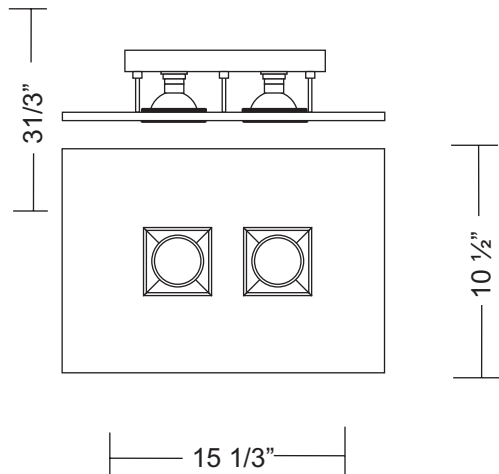

POLIFEMO FLUSH MOUNT

Dimensions

STANDARD: COMES WITH 5 FEET OF WIRE AND AIRCRAFT CABLE

Project Name: _____

Fixture Type: _____

Product Code: D9-2062

Style: Flush Mount

Structure: Metal

Finish: White

Max Watt: 2 x 75W

Lamp/Ballast: Halogen GZ10 MR20

Dimensions: L. 15 1/3" x W. 10 1/2" X Ext. 3 1/3"

Approval: Approved by  for North American Standards..

Notes: __ SHOWN IN METALLIC GRAY. ACTUAL_
__ FINISH IS WHITE