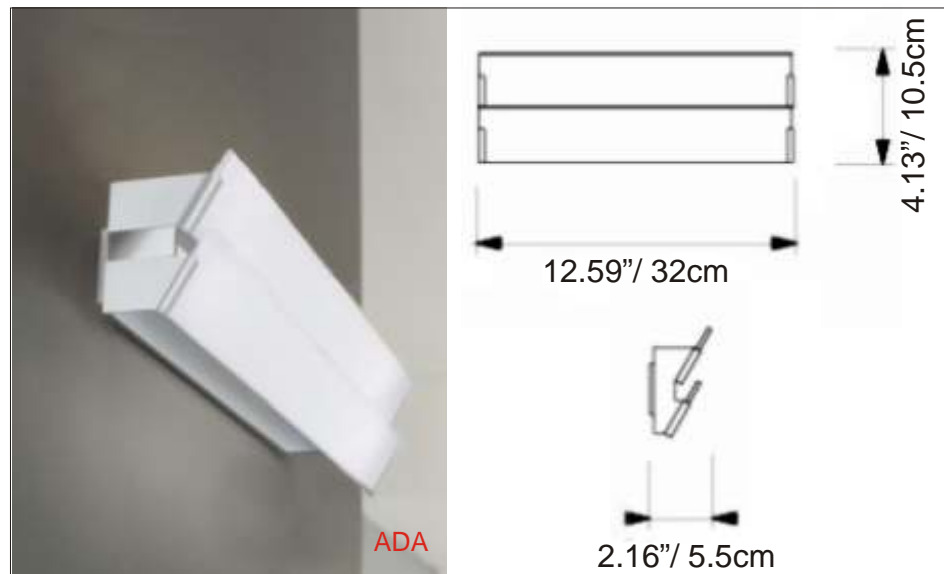

PRODUCT SPECIFICATIONS

STYLE #: **D2-3048**

SERIES NAME: DUPLEX

STRUCTURE: METAL

COLOR /FINISH: Gray Finish

DIFFUSER: White Glass

LAMP: Linear Halogen T3Q 119mm/120V

MAX WATT: 1 x 150W

DIMENSIONS: Ext. 2.16" x Ht. 4.13" x L. 12.59"

APPROVALS:
Approved by  for North American Standards.

NOTES: _____