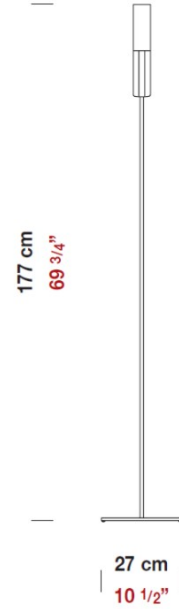

Date: _____ Project: _____

Fixture Type: _____ Specifier/Rep: _____

 Certified by  North American Standards

Exact Measurements: Metric

		Additional Details
Nominal Lumen:	650 lm	
Fixture Finish:	Metallized Gray	
Diffuser:	Clear & Satin White Borosilicate Glass	
Lamp Type:	T4 Halogen	
Lamp Base:	G9	
Lamp Voltage:	120Vac	
Number Of Lamps:	1.0	
Max Wattage Per Lamp:	35W	
IP Rating:	IP20	
Diameter:	27cm / 10 1/2"	
Height:	177cm / 69 3/4"	

Alternative Finish Models

Jazz - Portable [D8-4037] -- Floor Lamp - 177cm /69 3/4" - 1x35W -T4 Halogen - White

Coordinating Series

- Jazz - Portable
- Jazz - Suspension
- Jazz - Wall