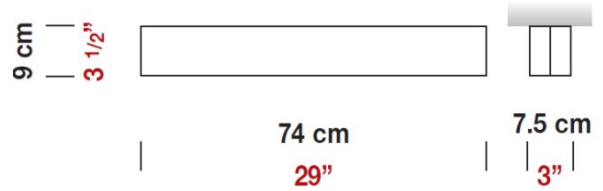

Date: _____ Project: _____
Fixture Type: _____ Specifier/Rep: _____

- WHITE
- POLISHED STAINLESS STEEL
- MATTE STAINLESS STEEL
- METALLIZED BROWN
- GOLD LEAF

Certified by North American Standards

Exact Measurements: Metric

Fixture Finish:	Metallized Brown	Additional Details
Diffuser:	White Glass	
Lamp Type:	T4 Fluorescent	
Lamp Base:	2G11	
Lamp Voltage:	120Vac	
Number Of Lamps:	1.0	
Max Wattage Per Lamp:	55W	
IP Rating:	IP40	
Width:	7.5cm / 3"	
Length:	74cm / 29"	
Height:	9cm / 3 1/2"	

Alternative Finish Models

- Toy - Ceiling [D8-2111] -- 74cm / 29" x 7.5cm / 3" - 1x55W - T4 Fluorescent - White
- Toy - Ceiling [D8-2112] -- 74cm / 29" x 7.5cm / 3" - 1x55W - T4 Fluorescent - Polished Stainless Steel
- Toy - Ceiling [D8-2113] -- 74cm / 29" x 7.5cm / 3" - 1x55W - T4 Fluorescent - Matte Stainless Steel
- Toy - Ceiling [D8-2179] -- 74cm / 29" x 7.5cm / 3" - 1x55W - T4 Fluorescent - Gold Leaf

Available Sizes and / or Lamping

- Toy - Ceiling [D8-2178] -- 32cm / 12 1/2" x 7.5cm / 3" - 1x26W - CFL - Metallized Brown
- Toy - Ceiling [D8-2182] -- 134cm / 52 3/4" x 7.5cm / 3" - 2x54W - T5 Fluorescent - Metallized Brown

Coordinating Series

- Toy - Ceiling