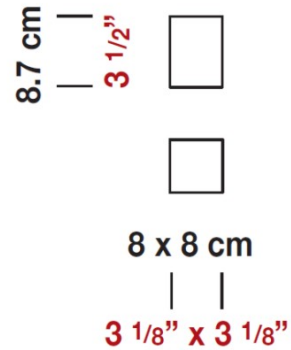

Date: _____ Project: _____
 Fixture Type: _____ Specifier/Rep: _____

Certified by  North American Standards

Exact Measurements: Metric

		Additional Details
Fixture Finish:	Sanded Aluminum	
Fixture Material:	Aluminum	
Lamp Type:	MR20 Halogen	
Lamp Base:	GU10	
Lamp Voltage:	120Vac	
Number Of Lamps:	1.0	
Max Wattage Per Lamp:	75W	
IP Rating:	IP20	
Width:	8cm / 3 1/8"	
Length:	8cm / 3 1/8"	
Height:	8.7cm / 3 1/2"	