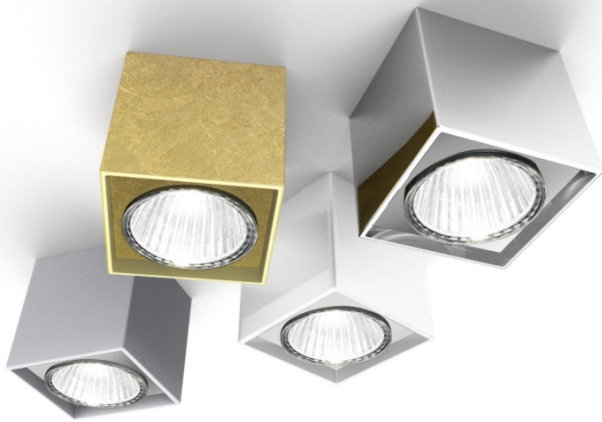

Date: _____ Project: _____
 Fixture Type: _____ Specifier/Rep: _____

Certified by  North American Standards

Exact Measurements: Metric

		Additional Details
Fixture Finish:	Sanded Aluminum	
Fixture Material:	Aluminum	
Lamp Type:	MR20 Halogen	
Lamp Base:	GU10	
Lamp Voltage:	120Vac	
Number Of Lamps:	1.0	
Max Wattage Per Lamp:	75W	
IP Rating:	IP20	
Width:	8cm / 3 1/8"	
Length:	8cm / 3 1/8"	
Height:	8.7cm / 3 1/2"	

Alternative Finish Models

- Two - Ceiling [D8-2162] -- 8cm / 3 1/8" x 8cm / 3 1/8" - 1x75W - MR20 Halogen - White
- Two - Ceiling [D8-2163] -- 8cm / 3 1/8" x 8cm / 3 1/8" - 1x75W - MR20 Halogen Halogen - Gold Leaf
- Two - Ceiling [D8-2166] -- 8cm / 3 1/8" x 8cm / 3 1/8" - 1x75W - MR20 Halogen Halogen - Metallized Brown

Coordinating Series

- Two - Ceiling
- Two - Suspension