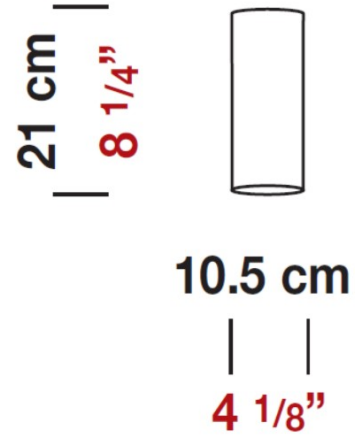

Date: _____ **Project:** _____

Fixture Type: _____ **Specifier/Rep:** _____

Certified by  North American Standards

Exact Measurements: Metric

Fixture Finish:	Metallized Brown	Additional Details
Fixture Material:	Aluminum	
Lamp Type:	PAR30 Halogen	
Lamp Base:	E26 med	
Lamp Voltage:	120Vac	
Number Of Lamps:	1.0	
Max Wattage Per Lamp:	75W	
IP Rating:	IP20	
Diameter:	10.5cm / 4 1/8"	
Height:	21cm / 8 1/4"	

Alternative Finish Models

- One - Ceiling [D8-2157] -- 10.5cm / 4 1/8" - 1x75W - PAR30 Halogen - White
- One - Ceiling [D8-2158] -- 10.5cm / 4 1/8" - 1x75W - PAR30 Halogen - Gold Leaf
- One - Ceiling [D8-2160] -- 10.5cm / 4 1/8" - 1x75W - PAR30 Halogen - Sanded Aluminum