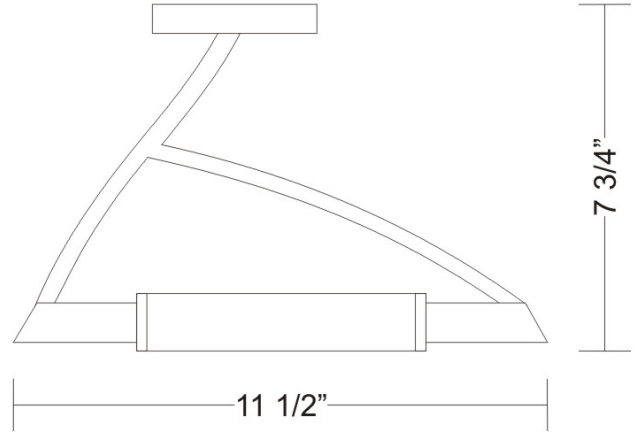

Date: \_\_\_\_\_ Project: \_\_\_\_\_  
 Fixture Type: \_\_\_\_\_ Specifier/Rep: \_\_\_\_\_

 Certified by  North American Standards

Exact Measurements: Metric

		Additional Details
<b>Fixture Finish:</b>	White	
<b>Diffuser:</b>	Matte White Printed Pyrex	
<b>Lamp Type:</b>	T3Q (119mm) Halogen	
<b>Lamp Base:</b>	RSC (double ended)	
<b>Lamp Voltage:</b>	120Vac	
<b>Number Of Lamps:</b>	1	
<b>Max Wattage Per Lamp:</b>	200W	
<b>IP Rating:</b>	IP40	
<b>Length:</b>	29cm / 11 1/2"	
<b>Height:</b>	20cm / 7 3/4"	
<b>Weight:</b>	2.7 lbs / 1.23 kg	

**Alternative Finish Models**

- Wing - Ceiling [D8-2017] -- 29cm / 11 1/2" x 20cm / 7 3/4" - 1x200W - T3Q (119mm) Halogen - Chrome
- Wing - Ceiling [D8-2018] -- 29cm / 11 1/2" x 20cm / 7 3/4" - 1x200W - T3Q (119mm) Halogen - Metallic Gray