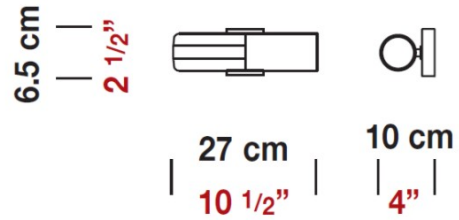

Date: _____ Project: _____

Fixture Type: _____ Specifier/Rep: _____

 Certified by  North American Standards

Exact Measurements: Metric

| | | Additional Details |
|------------------------------|---|--------------------|
| Nominal Lumen: | 1300 lm | |
| Fixture Finish: | Metallized Gray | |
| Diffuser: | Clear & Satin White Double Borosilicate Glass | |
| Lamp Type: | T4 Halogen | |
| Lamp Base: | G9 | |
| Lamp Voltage: | 120Vac | |
| Number Of Lamps: | 2 | |
| Max Wattage Per Lamp: | 35W | |
| Total Wattage: | 70W | |
| IP Rating: | IP20 | |
| Length: | 27cm / 10 1/2" | |
| Height: | 6.5cm / 2 1/2" | |
| Extension: | 10cm / 4" | |
| Weight: | 3.6 lbs / 1.63 kg | |

Alternative Finish Models

Jazz - Wall [D8-3028] -- 27cm / 10 1/2" x 6.5cm / 2 1/2" - 2x35W - T4 Halogen - White - Clear & Satin White

Coordinating Series

- Jazz - Wall
- Jazz - Suspension
- Jazz - Portable