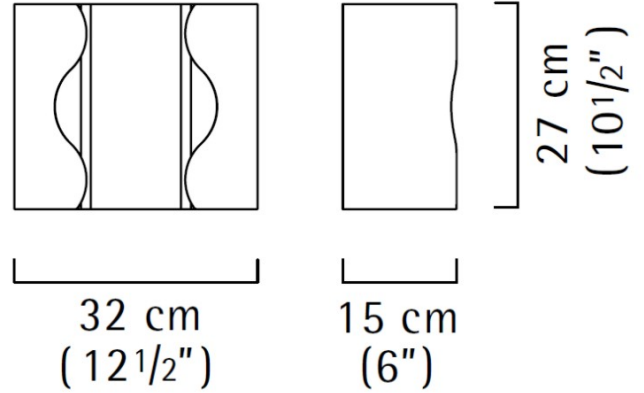

Date: _____ Project: _____

Fixture Type: _____ Specifier/Rep: _____

Light emission

Certified by  North American Standards

Exact Measurements: Metric

New:	Yes
Fixture Finish:	Silver Gray
Fixture Material:	Metal
Diffuser:	Opal Acrylic
Lamp Type:	Compact Fluor
Lamp Base:	E26 medium
Lamp Voltage:	120Vac
Number Of Lamps:	2.0
Max Wattage Per Lamp:	20W
Total Wattage:	40W
IP Rating:	IP20
Length:	32cm / 12 5/8"
Height:	27cm / 10 5/8"
Extension:	15cm / 5 7/8"

Additional Details

Available Sizes and / or Lamping

Wall - Wall [D2-3061] -- 25cm / 9 13/16" x 27cm / 10 5/8" - 1x32W - E26 Medium Compact Fluorscent - Silver Gray

Alternative Finish Models

Wall - Wall [D2-3062] -- 32cm / 12 5/8" x 27cm / 10 5/8" - 2x20W - E26 Medium Compact Fluorscent - White

Wall - Wall [D2-3063] -- 32cm / 12 5/8" x 27cm / 10 5/8" - 2x20W - E26 Medium Compact Fluorscent - Copper

Coordinating Series

Wall