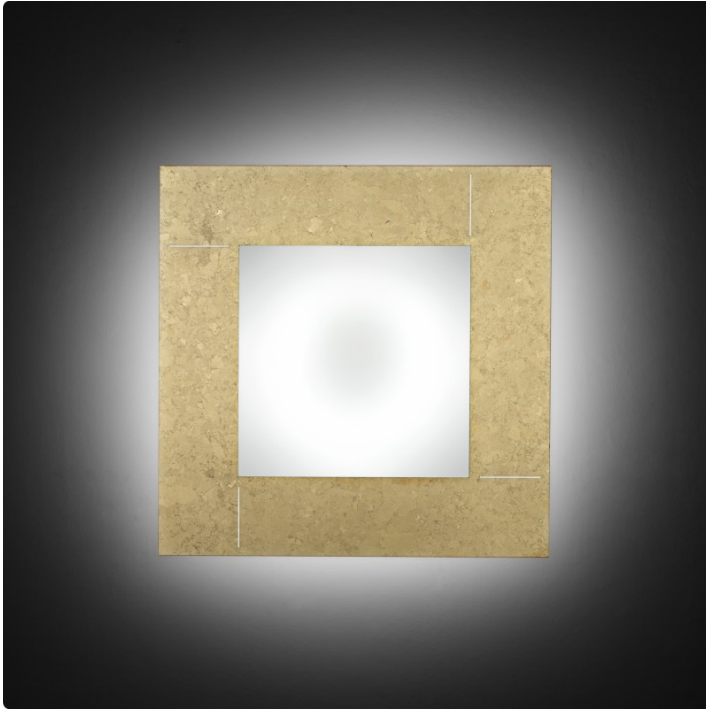

Date: _____ Project: _____

Fixture Type: _____ Specifier/Rep: _____

 Certified by  North American Standards

Exact Measurements: Metric

New:	Yes
Fixture Finish:	Gold Leaf
Fixture Material:	Metal
Diffuser:	Matte White Acrylic
Lamp Type:	T5 circline Fluorescent
Lamp Base:	2GX13
Lamp Voltage:	120Vac
Number Of Lamps:	1 + 1
Max Wattage Per Lamp:	40W + 22W
Total Wattage:	62W
IP Rating:	IP20
Length:	58cm / 22 13/16"
Height:	58cm / 22 13/16"
Extension:	9.5cm / 3 3/4"

Additional Details
Available Sizes and / or Lamping

Tara - Ceiling/Wall [D1-2104] -- 42cm / 16 9/16" x 42cm / 16 9/16" - 1x22W - T5 Circline Fluorescent - Gold Leaf

Alternative Finish Models

Tara - Ceiling/Wall [D1-2105] -- 58cm / 22 13/16" x 58cm / 22 13/16" - 1x40W + 1x22W - T5 Circline Fluorescent - Wenge Like

Tara - Ceiling/Wall [D1-2106] -- 58cm / 22 13/16" x 58cm / 22 13/16" - 1x40W + 1x22W - T5 Circline Fluorescent - Silver Leaf

Coordinating Series

Tara