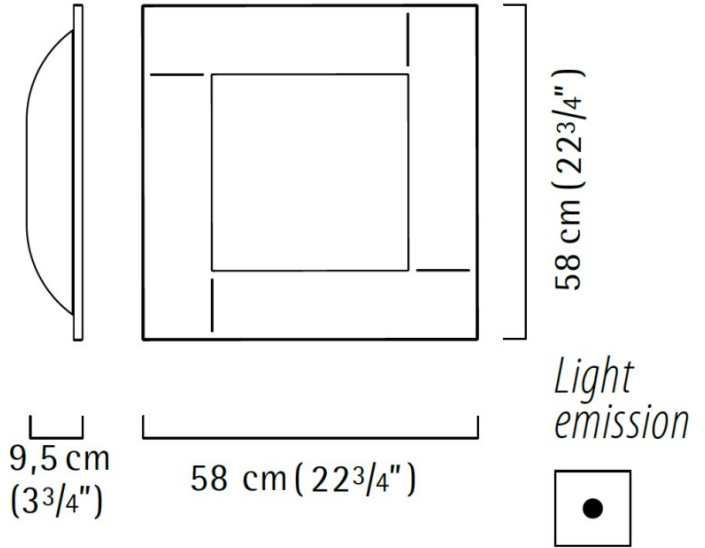

Date: _____ Project: _____

Fixture Type: _____ Specifier/Rep: _____

 Certified by  North American Standards

Exact Measurements: Metric

New:	Yes
Fixture Finish:	Gold Leaf
Fixture Material:	Metal
Diffuser:	Matte White Acrylic
Lamp Type:	T5 circline Fluorescent
Lamp Base:	2GX13
Lamp Voltage:	120Vac
Number Of Lamps:	1 + 1
Max Wattage Per Lamp:	40W + 22W
Total Wattage:	62W
IP Rating:	IP20
Length:	58cm / 22 13/16"
Height:	58cm / 22 13/16"
Extension:	9.5cm / 3 3/4"

Additional Details
Available Sizes and / or Lamping

Tara - Ceiling/Wall [D1-2104] -- 42cm / 16 9/16" x 42cm / 16 9/16" - 1x22W - T5 Circline Fluorescent - Gold Leaf

Alternative Finish Models

Tara - Ceiling/Wall [D1-2105] -- 58cm / 22 13/16" x 58cm / 22 13/16" - 1x40W + 1x22W - T5 Circline Fluorescent - Wenge Like

Tara - Ceiling/Wall [D1-2106] -- 58cm / 22 13/16" x 58cm / 22 13/16" - 1x40W + 1x22W - T5 Circline Fluorescent - Silver Leaf

Coordinating Series

Tara