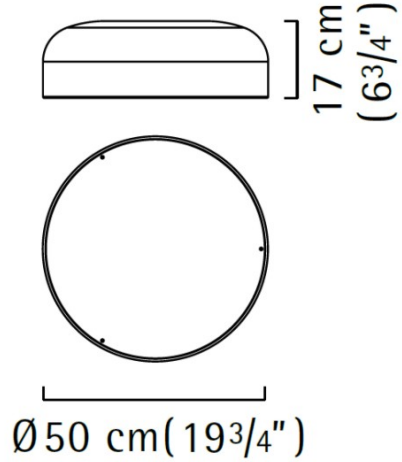

Date: _____ Project: _____
 Fixture Type: _____ Specifier/Rep: _____

Light emission

Certified by  North American Standards

Exact Measurements: Metric

		Additional Details
New:	Yes	
Fixture Finish:	Metallic Red / White	
Fixture Material:	Metal	
Diffuser:	Matte White Arcylic	
Lamp Type:	T5 circline Fluorescent	
Lamp Base:	2GX13	
Lamp Voltage:	120Vac	
Number Of Lamps:	1 + 1	
Max Wattage Per Lamp:	40W + 22W	
Total Wattage:	62W	
IP Rating:	IP20	
Diameter:	50cm / 19 11/16"	
Height:	17cm / 6 11/16"	

Alternative Finish Models

- Mai - Ceiling/Wall [D1-2099] -- 50cm / 19 11/16" - 1x40W + 1x22W - T5 Circline Fluorescent - Glossy White
- Mai - Ceiling/Wall [D1-2100] -- 50cm / 19 11/16" - 1x40W + 1x22W - T5 Circline Fluorescent - Glossy White / Orange