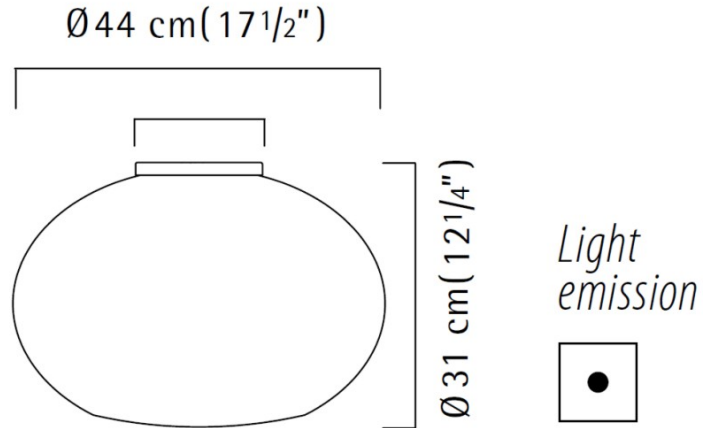

Date: \_\_\_\_\_ Project: \_\_\_\_\_

Fixture Type: \_\_\_\_\_ Specifier/Rep: \_\_\_\_\_

Certified by  North American Standards

Exact Measurements: Metric

<b>New:</b>	Yes
<b>Fixture Finish:</b>	Matte White
<b>Fixture Material:</b>	Metal
<b>Diffuser:</b>	Green Glass
<b>Lamp Type:</b>	A19 Incandescent
<b>Lamp Base:</b>	E26 medium
<b>Lamp Voltage:</b>	120Vac
<b>Number Of Lamps:</b>	1
<b>Max Wattage Per Lamp:</b>	100W
<b>IP Rating:</b>	IP20
<b>Diameter:</b>	44cm / 17 5/16"
<b>Height:</b>	31cm / 12 3/16"

**Additional Details**

**Available Sizes and / or Lamping**

- Noa - Ceiling/Wall [D1-2091] -- 22cm / 8 11/16" - 1x35W - T4 Halogen - Matte White - Green
- Noa - Ceiling/Wall [D1-2094] -- 36cm / 14 3/16" - 1x60W - A19 Medium Incandescent - Matte White - Green

**Alternative Finish Models**

- Noa - Ceiling/Wall [D1-2095] -- 44cm / 17 5/16" - 1x100W - A19 Medium Incandescent - Matte White - White
- Noa - Ceiling/Wall [D1-2096] -- 44cm / 17 5/16" - 1x100W - A19 Medium Incandescent - Matte White - Orange