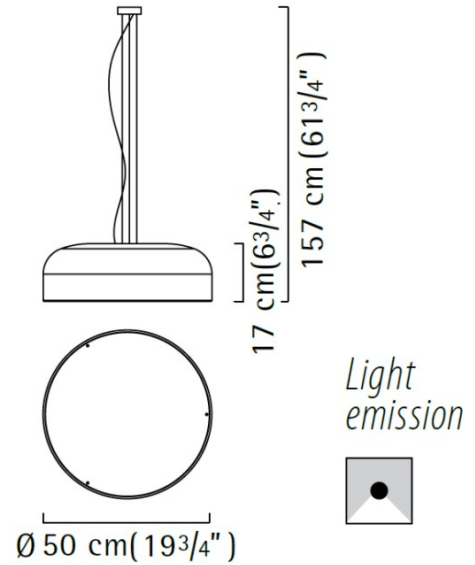

Date: _____ Project: _____

Fixture Type: _____ Specifier/Rep: _____

 Certified by  North American Standards

Exact Measurements: Metric

		Additional Details
New:	Yes	
Application:	Kitchen / Dining Room	
Fixture Finish:	Metallic Red / White	
Fixture Material:	Metal	
Diffuser:	Transparent Arcylic	
Lamp Type:	T5 circline Fluorescent	
Lamp Base:	2GX13	
Lamp Voltage:	120Vac	
Number Of Lamps:	1 + 1	
Max Wattage Per Lamp:	40W + 22W	
Total Wattage:	62W	
IP Rating:	IP20	
Diameter:	50cm / 19 11/16"	
Height:	157cm / 61 13/16"	
Weight:	15.0	

Alternative Finish Models

Mai - Suspension [D1-1073] -- 50cm / 19 11/16" - 1x40W + 1x22W - T5 Circline Fluorescent - Glossy White

Mai - Suspension [D1-1074] -- 50cm / 19 11/16" - 1x40W + 1x22W - T5 Circline Fluorescent - Glossy White / Orange