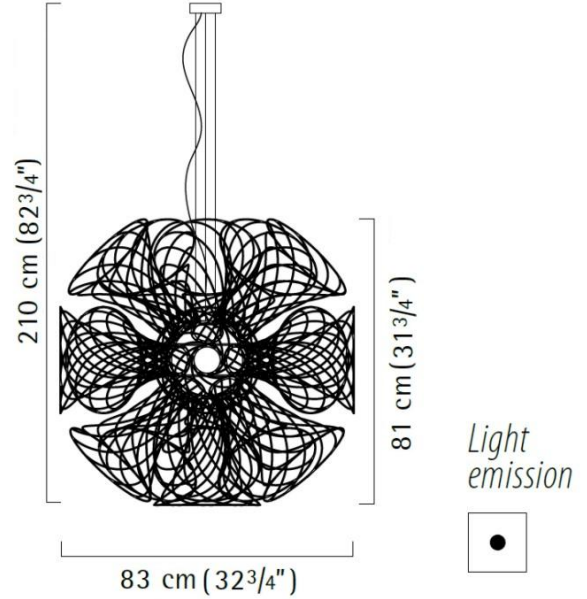

Date: _____ Project: _____
 Fixture Type: _____ Specifier/Rep: _____

 Certified by  North American Standards

Exact Measurements: Metric

New:	Yes
Application:	Foyer
Fixture Finish:	Glossy Red
Fixture Material:	Metal
Diffuser:	Opal Glass
Lamp Type:	T10 Incandenscent or Fluorescent
Lamp Base:	E26 medium
Lamp Voltage:	120Vac
Number Of Lamps:	1
Max Wattage Per Lamp:	100W
IP Rating:	IP20
Diameter:	83cm / 32 11/16"
Height:	81cm / 31 7/8"
Weight:	7.81kg / 17.21lbs

Additional Details
Alternative Finish Models

Vita - Suspension [D1-1071] -- 83cm / 32 11/16" - 1x100W - T10 Incandenscent or Fluorescent - Glossy White

Coordinating Series

Vita