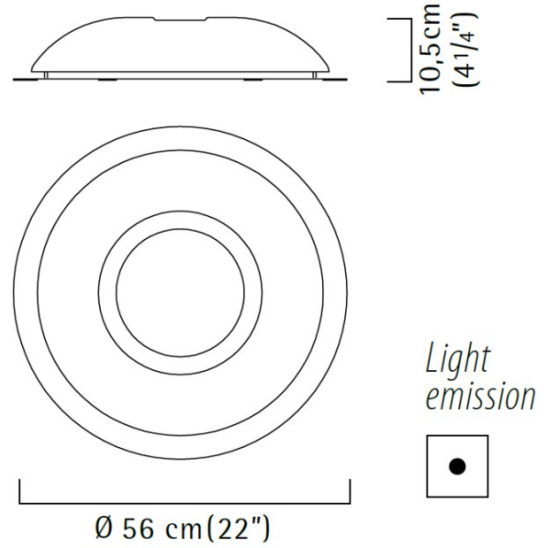

Date: \_\_\_\_\_ Project: \_\_\_\_\_

Fixture Type: \_\_\_\_\_ Specifier/Rep: \_\_\_\_\_

 Certified by  North American Standards

Exact Measurements: Metric

<b>New:</b>	Yes
<b>Fixture Finish:</b>	Chrome
<b>Diffuser:</b>	Opal PMMA
<b>Lamp Type:</b>	T5 circline Fluorescent
<b>Lamp Base:</b>	2GX13
<b>Lamp Voltage:</b>	120Vac
<b>Number Of Lamps:</b>	1 + 1
<b>Max Wattage Per Lamp:</b>	22W + 40W
<b>Total Wattage:</b>	62W
<b>IP Rating:</b>	IP20
<b>Diameter:</b>	56cm / 22 1/16"
<b>Height:</b>	10.5cm / 4 1/8"