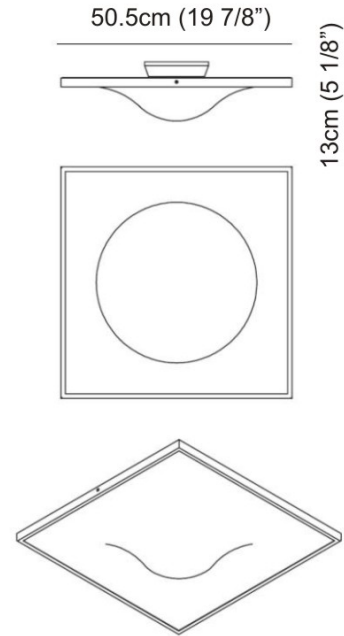

Date: _____ Project: _____

Fixture Type: _____ Specifier/Rep: _____

 Certified by  North American Standards

Exact Measurements: Metric

New:	Yes
Fixture Finish:	Chrome
Diffuser:	White Acid-etched Satin Opal Glass
Lamp Type:	CFL
Lamp Base:	E26 medium
Lamp Voltage:	120Vac
Number Of Lamps:	2
Max Wattage Per Lamp:	30W
Total Wattage:	60W
Width:	50.5cm / 19 7/8"
Length:	50.5cm / 19 7/8"
Height:	13cm / 5 1/8"

Additional Details
Available Sizes and / or Lamping

Dickey Square [D9-2090] -- 40.5cm / 16" x 40.5cm / 16" - 1x30W - CFL Fluorescent - Chrome