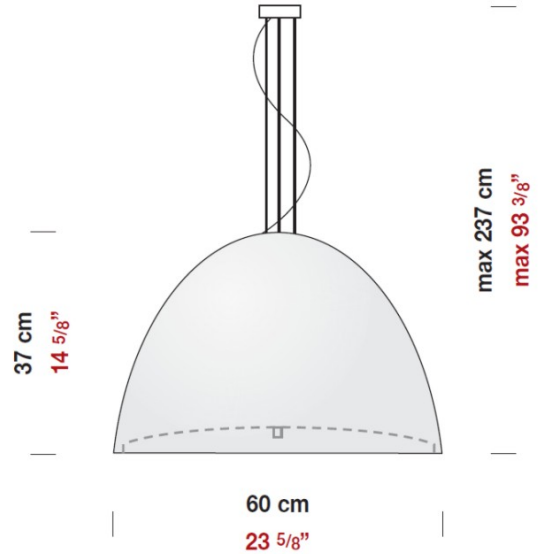

Date: _____ Project: _____

Fixture Type: _____ Specifier/Rep: _____

 Certified by  North American Standards

Exact Measurements: Metric

| | |
|------------------------------|-------------------------|
| Fixture Finish: | Micaceous Gray |
| Diffuser: | Micaceous Gray Aluminum |
| Lamp Type: | T10 Halogen or CFL |
| Lamp Base: | E26 medium |
| Lamp Voltage: | 120Vac |
| Number Of Lamps: | 3 |
| Max Wattage Per Lamp: | 100W or 23W |
| Total Wattage: | 300W or 69W |
| IP Rating: | IP20 |
| Diameter: | 60cm / 23 5/8" |
| Height: | 37cm / 14 5/8" |

Additional Details
 Available in compact fluorescent. Max 4x26W G24q-3. Add Suffix F426 to model no.
 Lower wattages are available upon request: tech@zaneen.com

Alternative Finish Models

- Willy - Suspension [D8-1014] -- 60cm / 23 5/8" - 3x100W - A19 Incandescent or 23W CFL - Metallic Gray - White
- Willy - Suspension [D8-1056] -- 60cm / 23 5/8" - 3x100W - A19 Incandescent or 23W CFL - Metallic Gray - Black
- Willy 60 Alu - Suspension [D8-1344] -- 60cm / 23 5/8" - 3x100W - T10 Halogen or 23W CFL - Metallized Gray / Aluminum
- Willy 60 - Suspension [D8-1387] -- 60cm / 23 5/8" - 3x100W - T10 Halogen or 23W CFL - Metallized Gray /Aluminum
- Willy 60 - Suspension [D8-1388] -- 60cm / 23 5/8" - 3x100W - T10 Halogen or 23W CFL - Gold Leaf / Gold

Available Sizes and / or Lamping

- Willy 100 - Suspension [D8-1080] -- 100cm / 39 3/8" - 1x150W - E26 Metal Halide HQI - Metallic Gray - Black
- Willy 60 Alu - Suspension [D8-1345F426] -- 60cm / 23 5/8" - 4x26W - T4 Fluorescent - Micaceous Gray