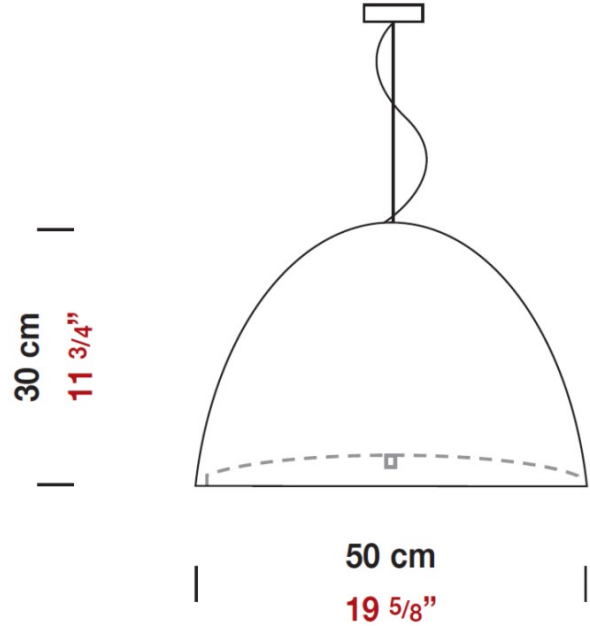

Date: _____ Project: _____

Fixture Type: _____ Specifier/Rep: _____

Certified by  North American Standards

Exact Measurements: Metric

Fixture Finish:	Metallic Gray
Diffuser:	Black Blown Glass
Lamp Type:	T10 Halogen or CFL
Lamp Base:	E26 medium
Lamp Voltage:	120Vac
Number Of Lamps:	1.0
Max Wattage Per Lamp:	150W or 23W
IP Rating:	IP20
Diameter:	50cm / 19 5/8"
Height:	30cm / 11 3/4"

Additional Details
Available in compact fluorescent. Max 2x26W G24q-3. Add Suffix F226 to model no.
Lower wattages are available upon request: tech@zaneen.com

Available Sizes and / or Lamping

- Willy - Suspension [D8-1056] -- 60cm / 23 5/8" - 3x100W - A19 Incandescent or 23W CFL - Metallic Gray - Black
- Willy - Suspension [D8-1056F426] -- 60cm / 23 5/8" - 4x26W - T4 Fluorescent - Metallic Gray - Black
- Willy - Suspension [D8-1058] -- 40cm / 15 3/4" - 1x150W - T10 Halogen or 23W Mini CFL - Metallic Gray - Black
- Willy - Suspension [D8-1058F226] -- 40cm / 15 3/4" - 2x26W - T4 Fluorescent - Metallic Gray - Black
- Willy - Suspension [D8-1060] -- 16cm / 6 1/4" - 1x35W - T4 Halogen G9 - Metallic Gray - Black
- Willy 100 - Suspension [D8-1078] -- 100cm / 39 3/8" - 4x100W - T10 Halogen or 23W CFL - Metallic Gray - Black
- Willy 100 - Suspension [D8-1078F426] -- 100cm / 39 3/8" - 4x26W - T4 Fluorescent - Metallic Gray - Black
- Willy 100 - Suspension [D8-1080] -- 100cm / 39 3/8" - 1x150W - E26 Metal Halide HQI - Metallic Gray - Black
- Willy - Suspension [D8-1343F226] -- 50cm / 19 5/8" - 2x26W - T4 Fluorescent - Metallic Gray - Black
- Willy 60 - Suspension [D8-1386] -- 60cm / 23 5/8" - 1x100W - E26 Metal Halide HQI - Metallized Gray/Black

Alternative Finish Models

Willy - Suspension
Model No: **D8-1343**

Date: _____ **Project:** _____

Fixture Type: _____ **Specifier/Rep:** _____

Willy - Suspension [D8-1342] -- 50cm / 19 5/8" - 1x150W - T10 Halogen or 23W CFL - Metallic Gray - White