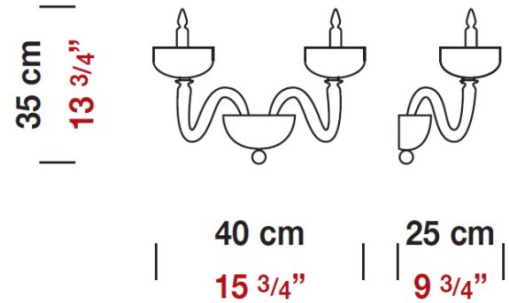

Date: _____ Project: _____

Fixture Type: _____ Specifier/Rep: _____

Certified by  North American Standards

Exact Measurements: Metric

Nominal Lumen:	1300 lm
Fixture Finish:	Chrome
Diffuser:	Crystal Blown Glass
Lamp Type:	T4 Halogen
Lamp Base:	G9
Lamp Voltage:	120Vac
Number Of Lamps:	2
Max Wattage Per Lamp:	35W
Total Wattage:	70W
IP Rating:	IP20
Length:	40cm / 15 3/4"
Height:	35cm / 13 3/4"
Extension:	25cm / 9 3/4"