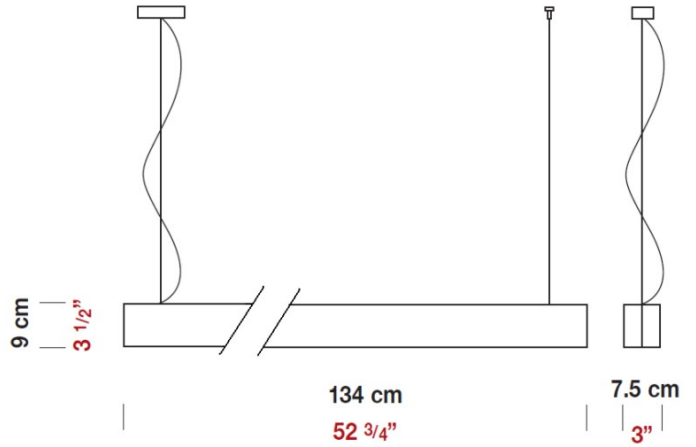

Date: _____ Project: _____

Fixture Type: _____ Specifier/Rep: _____

Certified by  North American Standards

Exact Measurements: Metric

Fixture Finish:	Matte Stainless Steel
Diffuser:	White Polycarbonate
Lamp Type:	T5 Fluorescent
Lamp Base:	G5
Lamp Voltage:	120Vac
Number Of Lamps:	2.0
Max Wattage Per Lamp:	54W
Total Wattage:	108W
IP Rating:	IP40
Width:	7.5cm / 3"
Length:	134cm / 52 3/4"
Height:	9cm / 3 1/2"

Additional Details

Available Sizes and / or Lamping

Toy - Suspension [D8-1192] -- 74cm / 29" x 7.5cm / 3" - 1x55W - CFL - Matte Stainless Steel

Alternative Finish Models

- Toy - Suspension [D8-1193] -- 134cm / 52 3/4" x 7.5cm / 3" - 2x54W - T5 Fluorescent - White
- Toy - Suspension [D8-1194] -- 134cm / 52 3/4" x 7.5cm / 3" - 2x54W - T5 Fluorescent - Polished Stainless Steel
- Toy - Suspension [D8-1371] -- 134cm / 52 3/4" x 7.5cm / 3" - 2x54W - T5 Fluorescent - Gold Leaf
- Toy - Suspension [D8-1372] -- 134cm / 52 3/4" x 7.5cm / 3" - 2x54W - T5 Fluorescent - Metallized Brown

Coordinating Series

Toy - Suspension

Toy - Suspension
Model No: **D8-1195**

Date: _____ **Project:** _____

Fixture Type: _____ **Specifier/Rep:** _____

Toy - Ceiling

Toy - Wall