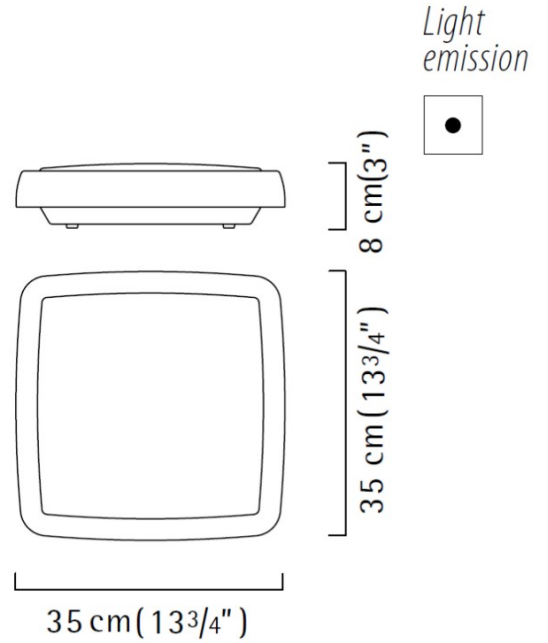

Date: _____ Project: _____

Fixture Type: _____ Specifier/Rep: _____

 Certified by  North American Standards

Exact Measurements: Metric

New:	Yes
Fixture Finish:	Gray
Diffuser:	Satin White Screen Printed Glass
Lamp Type:	T4 Fluorescent
Lamp Base:	2G11
Lamp Voltage:	120Vac
Number Of Lamps:	2
Max Wattage Per Lamp:	18W
Total Wattage:	36W
IP Rating:	IP54
Width:	35cm / 13 3/4"
Length:	35cm / 13 3/4"
Height:	8cm / 3 1/8"

Additional Details
Alternative Finish Models

Sq-Easy - Ceiling [D2-2054] -- 35cm / 13 3/4" x 35cm / 13 3/4" - 2x18W - T4 Fluorescent - White